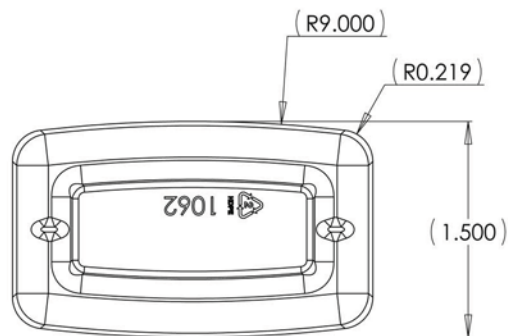

# WE HAVE A **PRODUCT** FOR YOU

Part # 68WW4F

---

4 oz. White HDPE Plastic F-Style Bottle, 24mm  
24-400

---

SYM.	DATE	REVISIONS
1	5.12.06	REDRAWN IN SOLIDWORKS.

NOTICE CONFIDENTIAL PROPERTY

The  
**CARY COMPANY**  
Est. 1895

**NOTES**  
1) "H" WILL ACCEPT MOST CR CLOURES.

**24-400 SPECIAL FINISH**

SYM.	MAX.	MIN.
T	0.940	0.924
E	0.856	0.840
H	0.515	0.485
S	0.061	0.031
I	0.000	0.516
L	0.000	0.000

**4 oz. "F" - STYLE**

TOLERANCES	REVISIONS		
	NO.	DATE	BY
DECIMAL ± .000	1	5.12.06	MW
HEIGHT ± .050			
WIDTH&DEPTH ± .060			

DRAWN BY	MW	SCALE	1.5-1	MATERIAL	HDPE
CHK'D		DATE	5.12.06	DRAWING NO.	
TRACED		APP'D			1062-050