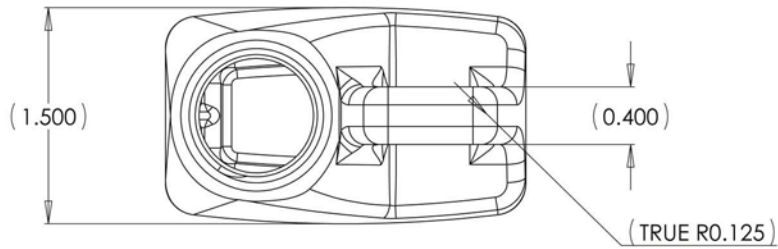

# WE HAVE A **PRODUCT** FOR YOU

Part # 68WW4F

---

4 oz. White HDPE Plastic F-Style Bottle, 24mm  
24-400

---

SYM.	DATE	REVISIONS
1	5.12.06	REDRAWN IN SOLIDWORKS.

NOTICE CONFIDENTIAL PROPERTY

The  
**CARY COMPANY**  
Est. 1895

**NOTES**  
1) "H" WILL ACCEPT MOST CR CLOURES.

**24-400 SPECIAL FINISH**

SYM.	MAX.	MIN.
T	0.940	0.924
E	0.856	0.840
H	0.515	0.485
S	0.061	0.031
I	0.000	0.516
L	0.000	0.000

**4 oz. "F" - STYLE**

TOLERANCES	REVISIONS		
	NO.	DATE	BY
DECIMAL ± .000	1	5.12.06	MW
HEIGHT ± .050			
WIDTH&DEPTH ± .060			