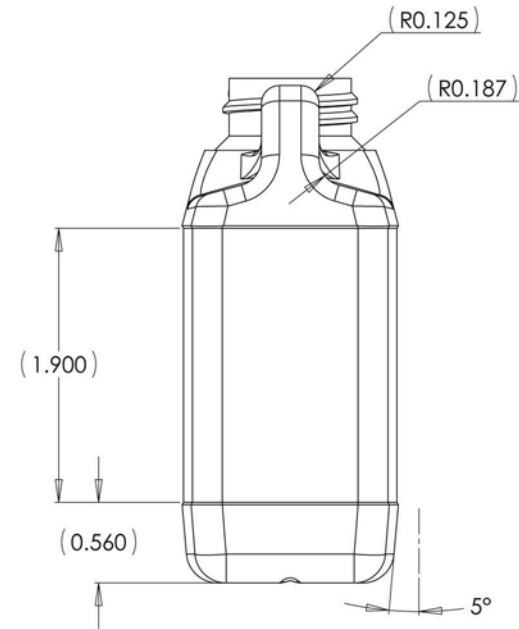

# WE HAVE A **PRODUCT** FOR YOU

Part # 68WW4F

---

4 oz. White HDPE Plastic F-Style Bottle, 24mm  
24-400

---

SYM.	DATE	REVISIONS
1	5.12.06	REDRAWN IN SOLIDWORKS.

NOTICE CONFIDENTIAL PROPERTY

The  
**CARY COMPANY**  
Est. 1895

**NOTES**  
1) "H" WILL ACCEPT MOST CR CLOURES.

**24-400 SPECIAL FINISH**

SYM.	MAX.	MIN.
T	0.940	0.924
E	0.856	0.840
H	0.515	0.485
S	0.061	0.031
I	0.000	0.516
L	0.000	0.000

**4 oz. "F" - STYLE**

TOLERANCES	REVISIONS		
	NO.	DATE	BY
DECIMAL ± .000	1	5.12.06	MW
HEIGHT ± .050			
WIDTH&DEPTH ± .060			

DRAWN BY	MW	SCALE	1.5-1	MATERIAL	HDPE
CHK'D		DATE	5.12.06	DRAWING NO.	
TRACED		APP'D			1062-050