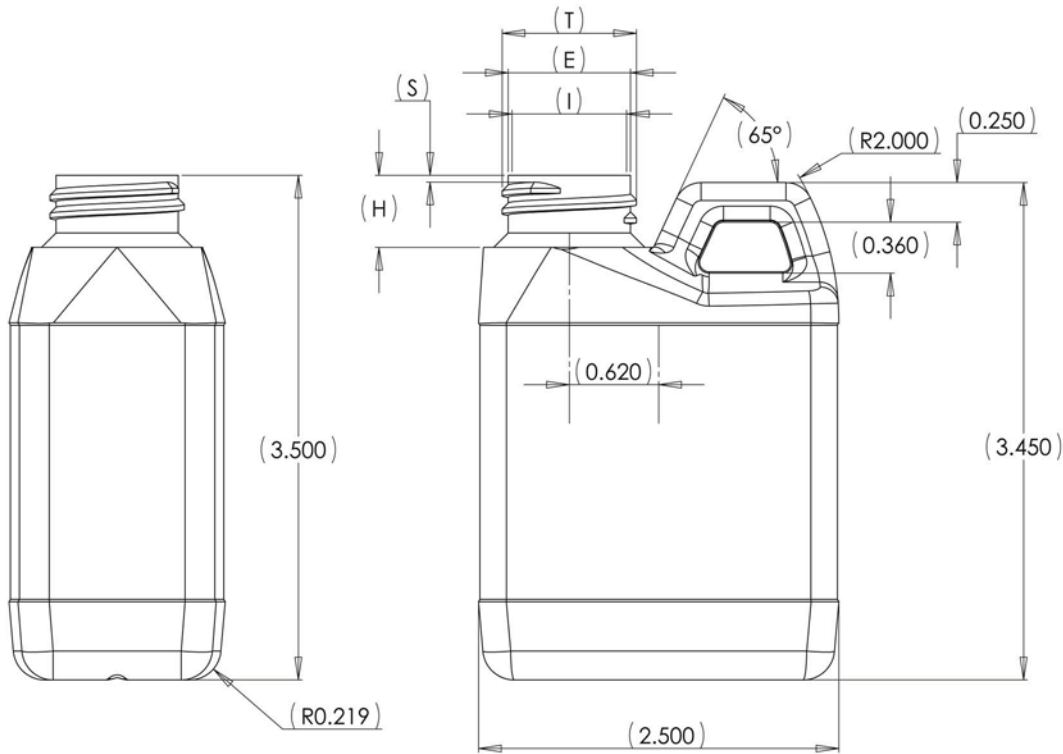

# WE HAVE A **PRODUCT** FOR YOU

Part # 68WW4F

---

4 oz. White HDPE Plastic F-Style Bottle, 24mm  
24-400

---

SYM.	DATE	REVISIONS
1	5.12.06	REDRAWN IN SOLIDWORKS.

NOTICE CONFIDENTIAL PROPERTY

The  
**CARY COMPANY**  
Est. 1895

**NOTES**  
1) "H" WILL ACCEPT MOST CR CLOURES.

**24-400 SPECIAL FINISH**

SYM.	MAX.	MIN.
T	0.940	0.924
E	0.856	0.840
H	0.515	0.485
S	0.061	0.031
I	0.000	0.516
L	0.000	0.000

**4 oz. "F" - STYLE**

TOLERANCES	REVISIONS		
	NO.	DATE	BY
DECIMAL ± .000	1	5.12.06	MW
HEIGHT ± .050			
WIDTH&DEPTH ± .060			

DRAWN BY	MW	SCALE	1.5-1	MATERIAL	HDPE
CHK'D		DATE	5.12.06	DRAWING NO.	
TRACED		APP'D			1062-050