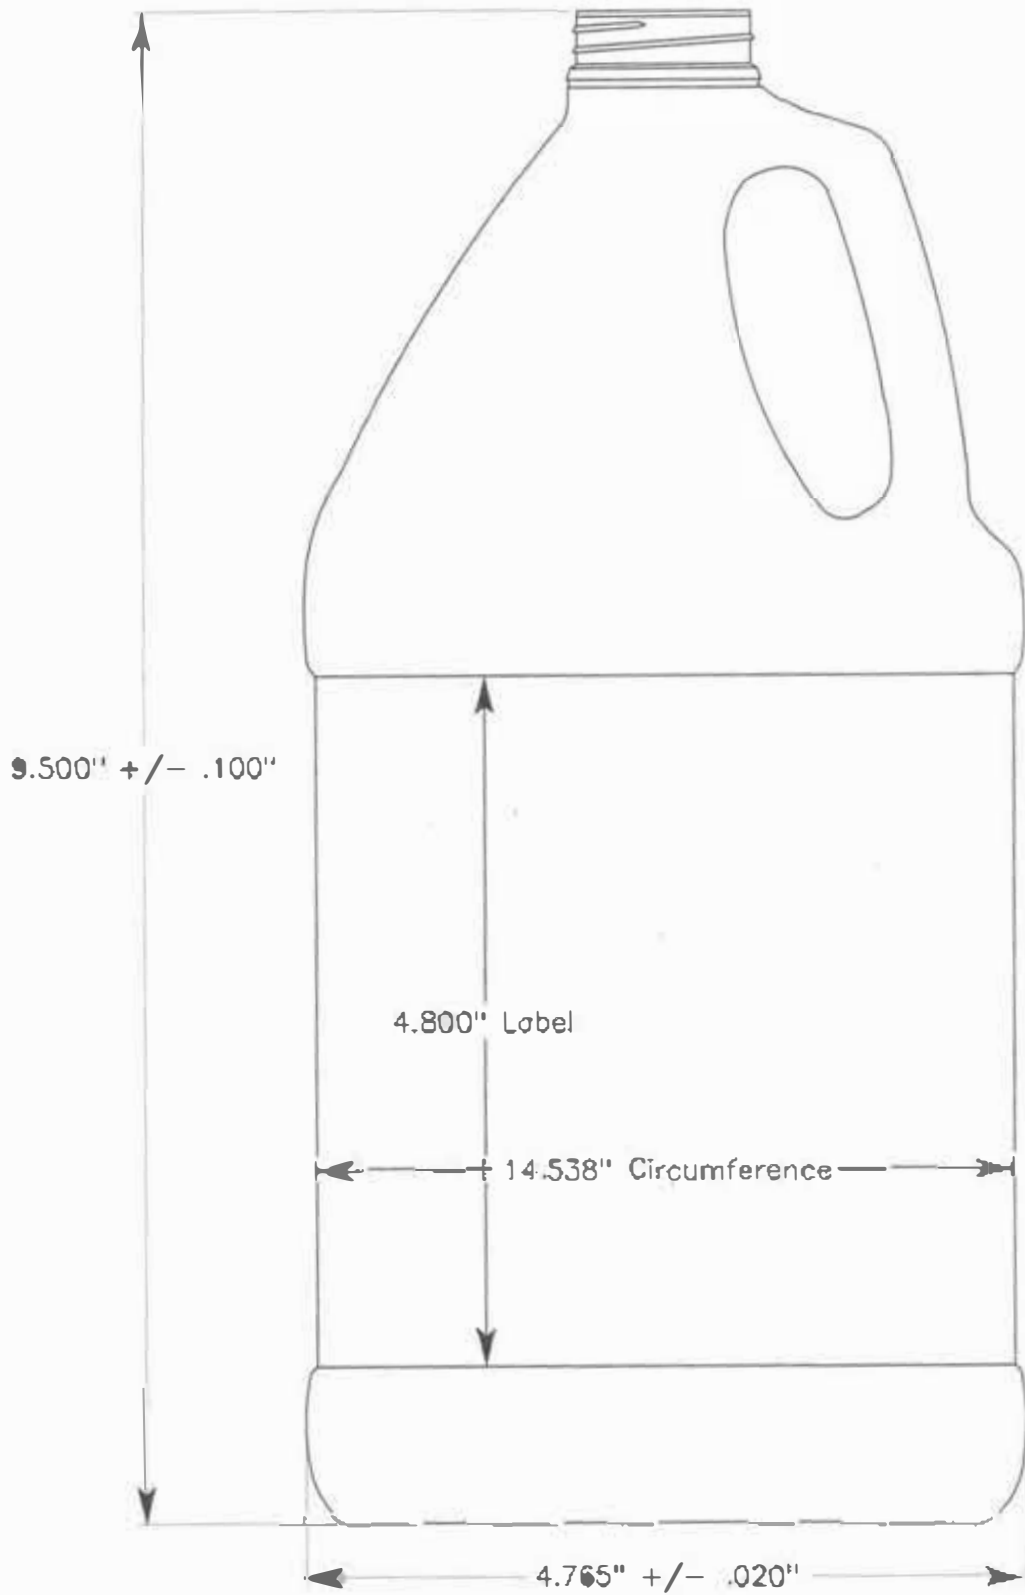

# WE HAVE A PRODUCT FOR YOU

Part #: 68WWS6

---

---

---

The  
**CARY COMPANY**  
Est. 1895

1195 W. Fullerton Ave. | Addison, IL 60101 | T: 630.629.6600 | F: 630.629.3690 |

68WWS6

Overflow 66 oz.  $\pm$  1oz.

Do Not Scale Drawing