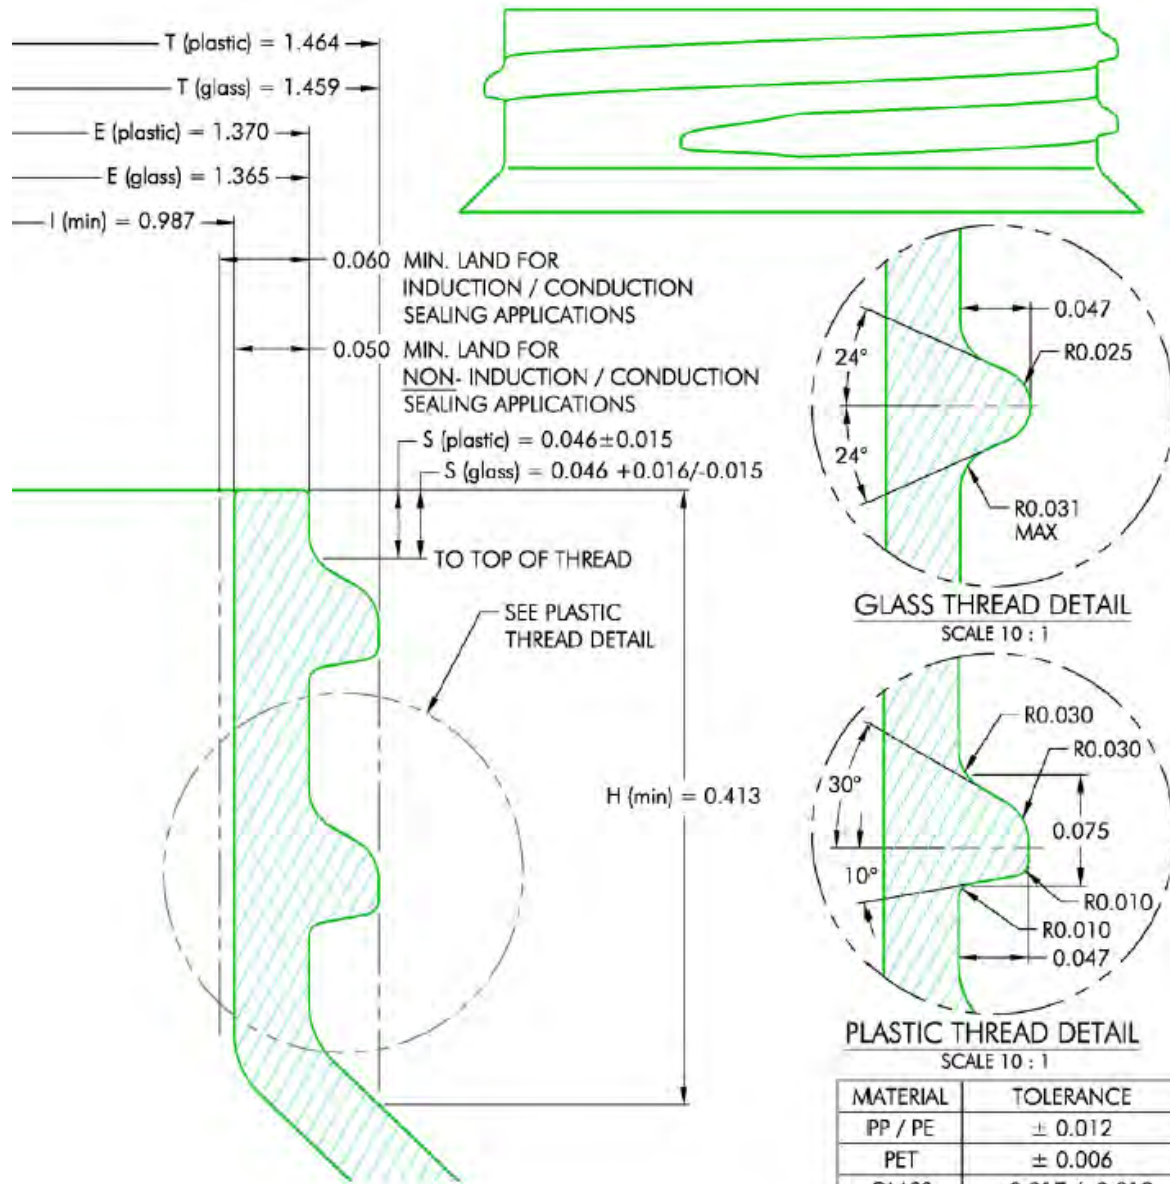

# WE HAVE A PRODUCT FOR YOU

Part #: 68WY3P

Snap Top Caps

38mm 38-400 Yellow Ribbed Snap Top Cap w/Foam  
Pressure Sensitive Liner, 0.25" Orifice (Printed)

The  
**CARY**COMPANY  
Est. 1895

1195 W. Fullerton Ave. | Addison, IL 60101 | T: 630.629.6600 | F: 630.629.3690 |

# MESA DISPENSING CLOSURES

NOTES: (UNLESS OTHERWISE SPECIFIED) 1. ALL DIMENSIONS ARE IN INCHES. 2. SEE CHART FOR DIMENSIONAL TOLERANCE.		BF 05.21.18 Released	DN
REV	DATE	DESCRIPTION	BY
TOLERANCE	PITCH/TPI .167 / 6	TURNS 1-1/4	MAT'L Per Chart
.X $\pm 0.1$	DRAWN BEZ	DATE 08.31.93	SCALE 10 : 1
.XX $\pm 0.02$	<b>38 - 400 - FINISH</b>		REV 0
.XXX $\pm 0.010$			