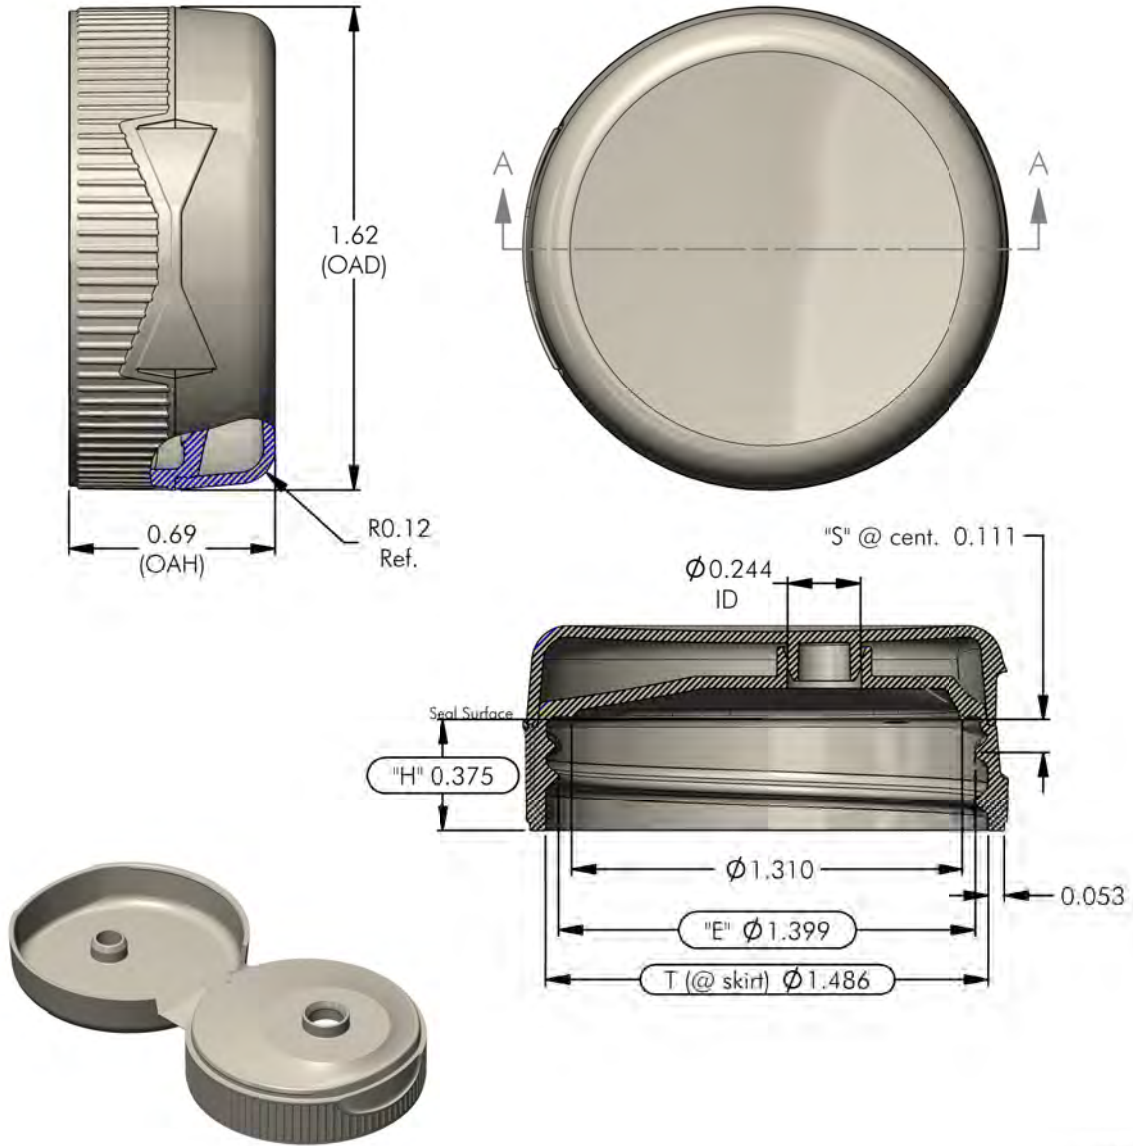

MESA DISPENSING CLOSURES

5.088