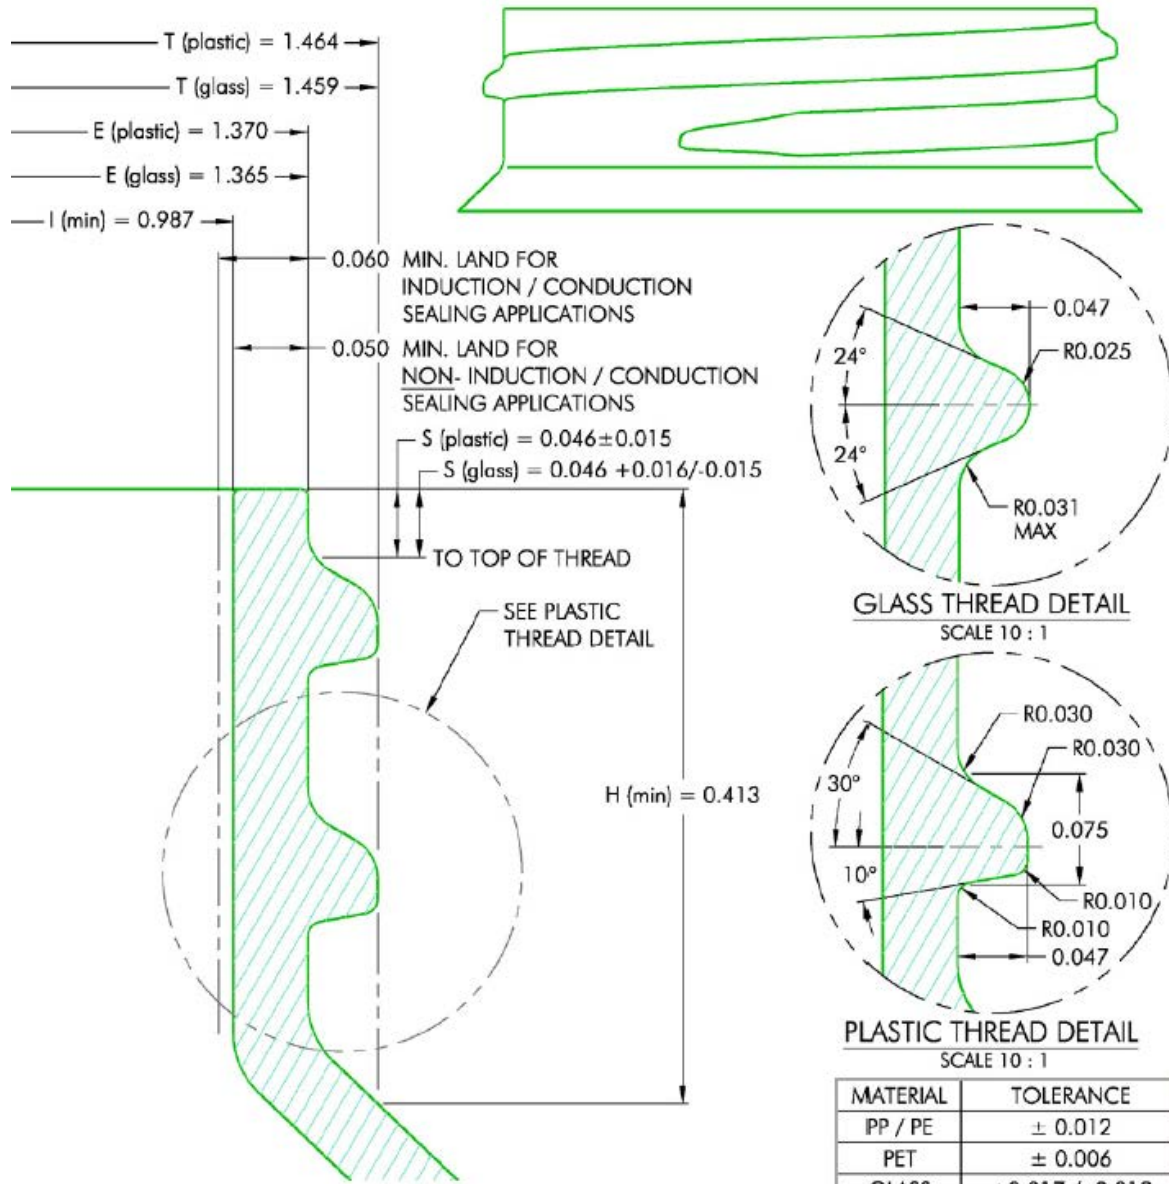

## WE HAVE A **PRODUCT** FOR YOU

Part #: 68WY3U

Snap Top Caps

38mm 38-400 Yellow Ribbed Snap Top Cap w/HIS  
liner, 0.25" Orifice

The  
**CARY**COMPANY  
Est. 1895

1195 W. Fullerton Ave. | Addison, IL 60101 | T: 630.629.6600 | F: 630.629.3690 |

# MESA DISPENSING CLOSURES

NOTES: (UNLESS OTHERWISE SPECIFIED) 1. ALL DIMENSIONS ARE IN INCHES. 2. SEE CHART FOR DIMENSIONAL TOLERANCE.		BF 05.21.18 Released	DN
REV	DATE	DESCRIPTION	BY
TOLERANCE	PITCH/TPI .167 / 6	TURNS 1-1/4	MAT'L Per Chart
.X $\pm 0.1$	DRAWN BEZ	DATE 08.31.93	SCALE 10 : 1
.XX $\pm 0.02$	<b>38 - 400 - FINISH</b>		REV 0
.XXX $\pm 0.010$			