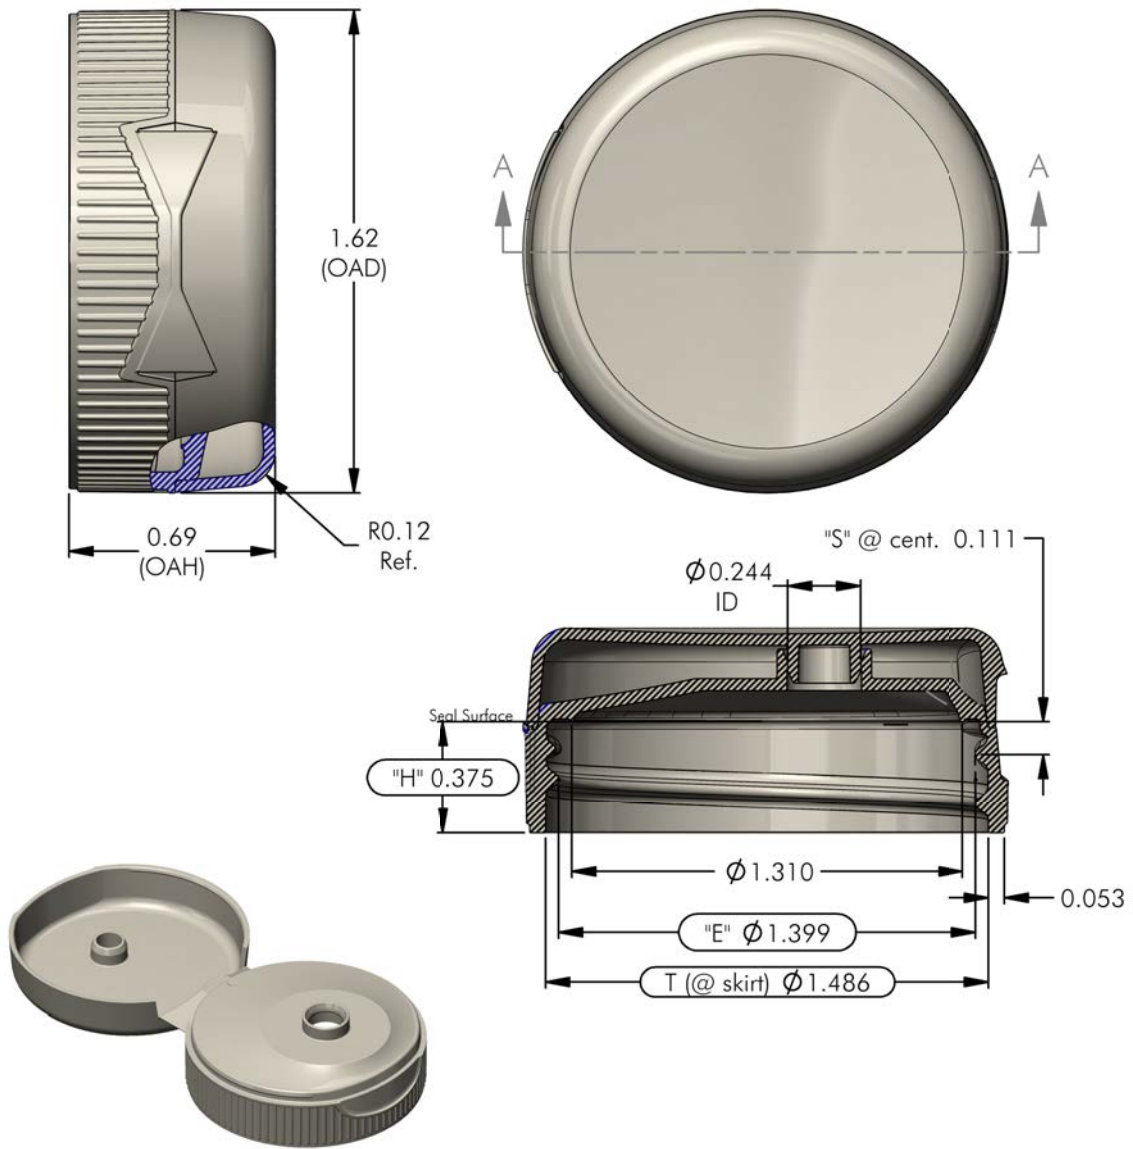

MESA DISPENSING CLOSURES

5.088