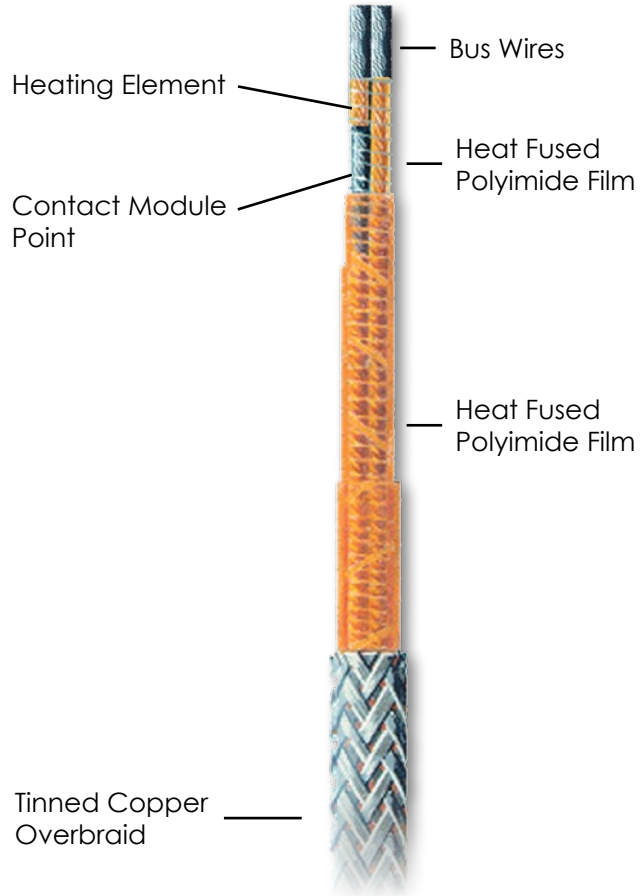

KK High Temperature Constant-Wattage Heating Cable

Product Highlights

- ✓ Temperatures up to 500°F (260°C)
- ✓ Power remains constant regardless of temperature
- ✓ Can be cut-to-length at job site
- ✓ Ideal for a wide range of high temperature applications:
 - Viscosity control
 - Asphalt lines
 - Heavy oil lines
 - Nuclear environments
 - Locations where halogens are not permitted
 - Process lines subject to high pressure steam blow down

CABLE / WIRE

Specifications:

- Maximum exposure temperature 500°F (260°C)
- Moisture, chemical, flame, and radiation resistant
- 12 AWG bus wires
- Dimensions 0.15 in x 0.25 in (4 mm x 6 mm)
- 30 lb. (14 Kg) per 500-foot (152 m) spool